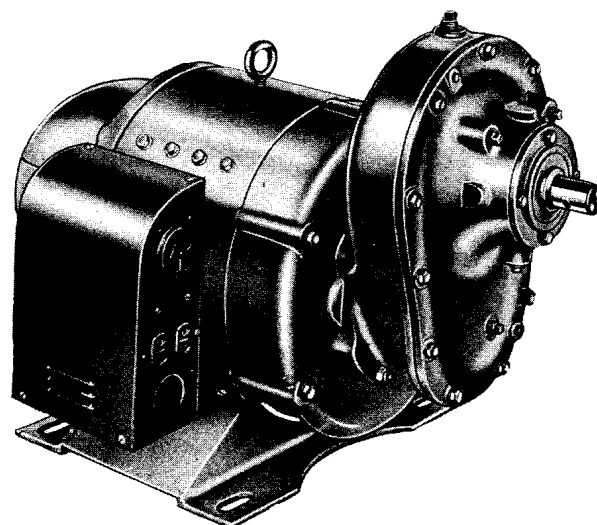

## **WINPOWER** **TRACTOR DRIVE GENERATORS**

WELDING

POWER TOOLS

PUMPING

EMERGENCIES

When you own a low cost Winpower Tractor Drive Generator you get TWO big benefits from one investment—*standby power* for emergencies and *portable power* anywhere to operate power tools, welding equipment, elevators, crop dryers, pumps, chain and masonry saws, floor sanders, drills, grinders, and many other tools and appliances.

Winpower generators are available for tractor power takeoff or belt-driven from any suitable prime mover. Capacities from 6500 watts through 20,000 watts with voltages 115 or 230, and single or 3 phase power.

Winpower Tractor Drive Generators are easily connected to existing power system through manual line transfer panel. Protective 20 year service warranty and 35 years experience back every generator.

Winpower Manufacturing Company makes the world's most complete line of gasoline and diesel power and light plants for every purpose; a size for every need. From small portable units which are easily carried in car trunk to camp, construction site, or farming operation away from regular power, up to huge many ton power plants for cities and factories.